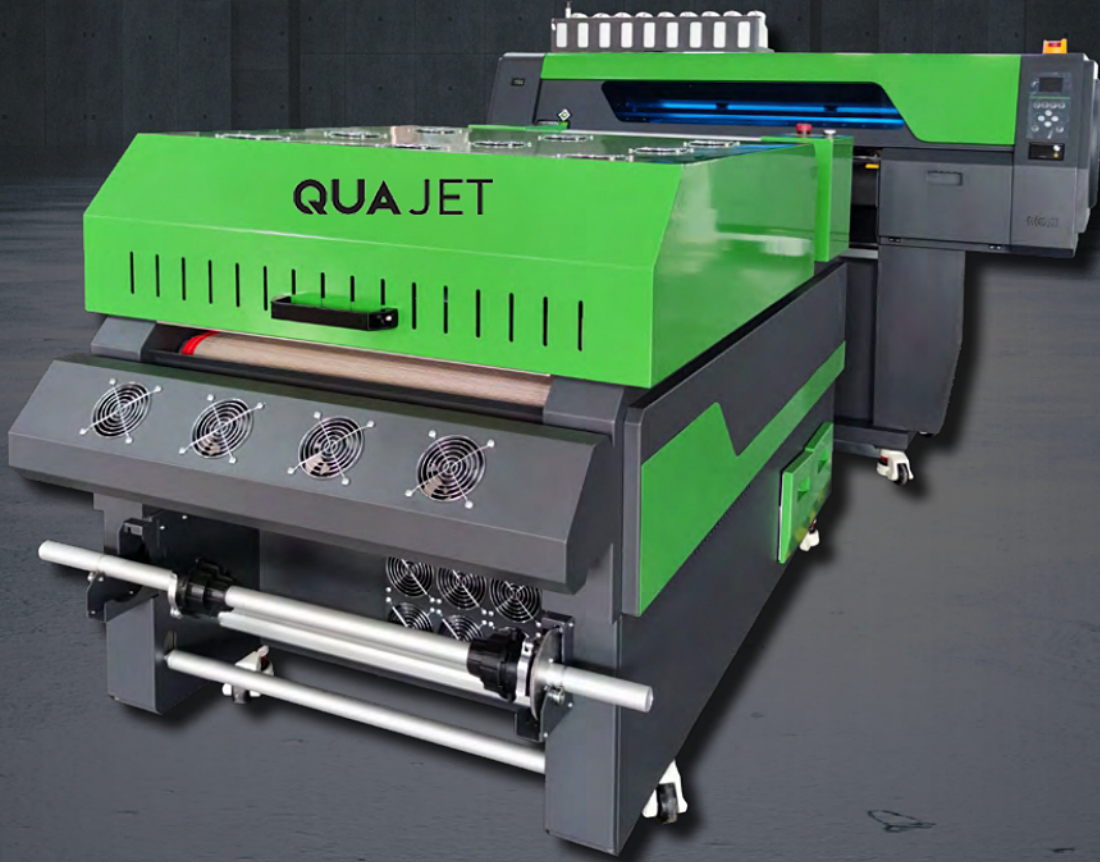

DTF BASKI MAKİNELERİ

Biz daha iyisini yapana kadar en iyisi bu.

www.dtfmakine.com

QUA-DTF PLUS

Technical Detail

Printer Head	4pcs Epson I3200-A1
Max Printing Width	600mm
Ink Tank	1.5L for each color
Colors	CMYK+W, CMYK+FG/FM/FY/FR+W, CMYK+LC/LM/LK/LLK+W
Rip Software	Rinn/Photoprint
Printing Resolution	4pass 720x1200dpi, 6pass 720x1800dpi, 8pass 720x2400dpi
Printing Speed	4 A1: 4pass 35m/h, 6pass 28m/h, 8 pass 20m
Voltage	AC-220V 50Hz/60Hz
Power	800w For printer, 3000-7000w For shaker
Printer Size&Weight	1827x795x1315mm - 200KG
Package Size	1900x933x1332mm - 285KG
Shaker Size&Weight	1871x1105.5x945mm - 265KG
Package Size&Weight	1950x1150x1150mm - 350KG

QUA-DTF PLUS SHAKER

THE BEST DTF SHAKER IN THE WORLD.

Technical Detail

Max Printing Width	600 mm
Heat Temperature	0-400°C
Voltage	110v / 220v / 60HZ
Over Length	1079 mm
Power	8 kw
Size Weight	1850mm x 1150mm x1050mm - 320KG
Voltage	AC-220V 50Hz/60Hz
Heat Weather	Thermal Cycling (Reduce Energy Consumption by %40)
No Smoke	Integrated Smoke Purification

QUA-DTF 602 PRO

Technical Detail

Printer Head	Instll 2 pcs Epson I3200-A1 Printhead
Max Printing Width	600mm
Max Print Height	0-2mm
Colors	CMYK+W
Materials to Print	Heat transfer PET film
File Format	PDF, JPG, TIFF, EPS, Postscript, etc
Software	Maintop /Photoprint
Voltage	AC-220V 50Hz/60Hz
Power Consumption	AC 220 V ± 10 % 60Hz 2.3KW
Working Environment	20-30 Degrees
Machine Size&Net Weight	2060x720x1300mm / 2065x725x1305mm 150KG-155KG
Max media width	300mm/600mm
Power	3500W

QUA-DTF A604 PRO

Technical Detail

Printer Head	Instll 4pcs Epson I3200-A1 Printhead
Max Printing Width	600mm
Max Print Height	0-2mm
Colors	CMYK+WJWWJ
Materials to Print	Heat transfer PET film
File Format	PDF, JPG, TIFF, EPS, Postscript, etc
Software	Maintop /Photoprint
Voltage	AC-220V 50Hz/60Hz
Power Consumption	AC 220 V ± 10 % 60Hz 2.3KW
Working Environment	20-30 Degrees.
Machine Size&Net Weight	2060x720x1300mm / 2065x725x1305mm 150KG-155KG
Max media width	300mm/600mm
Power	3500W